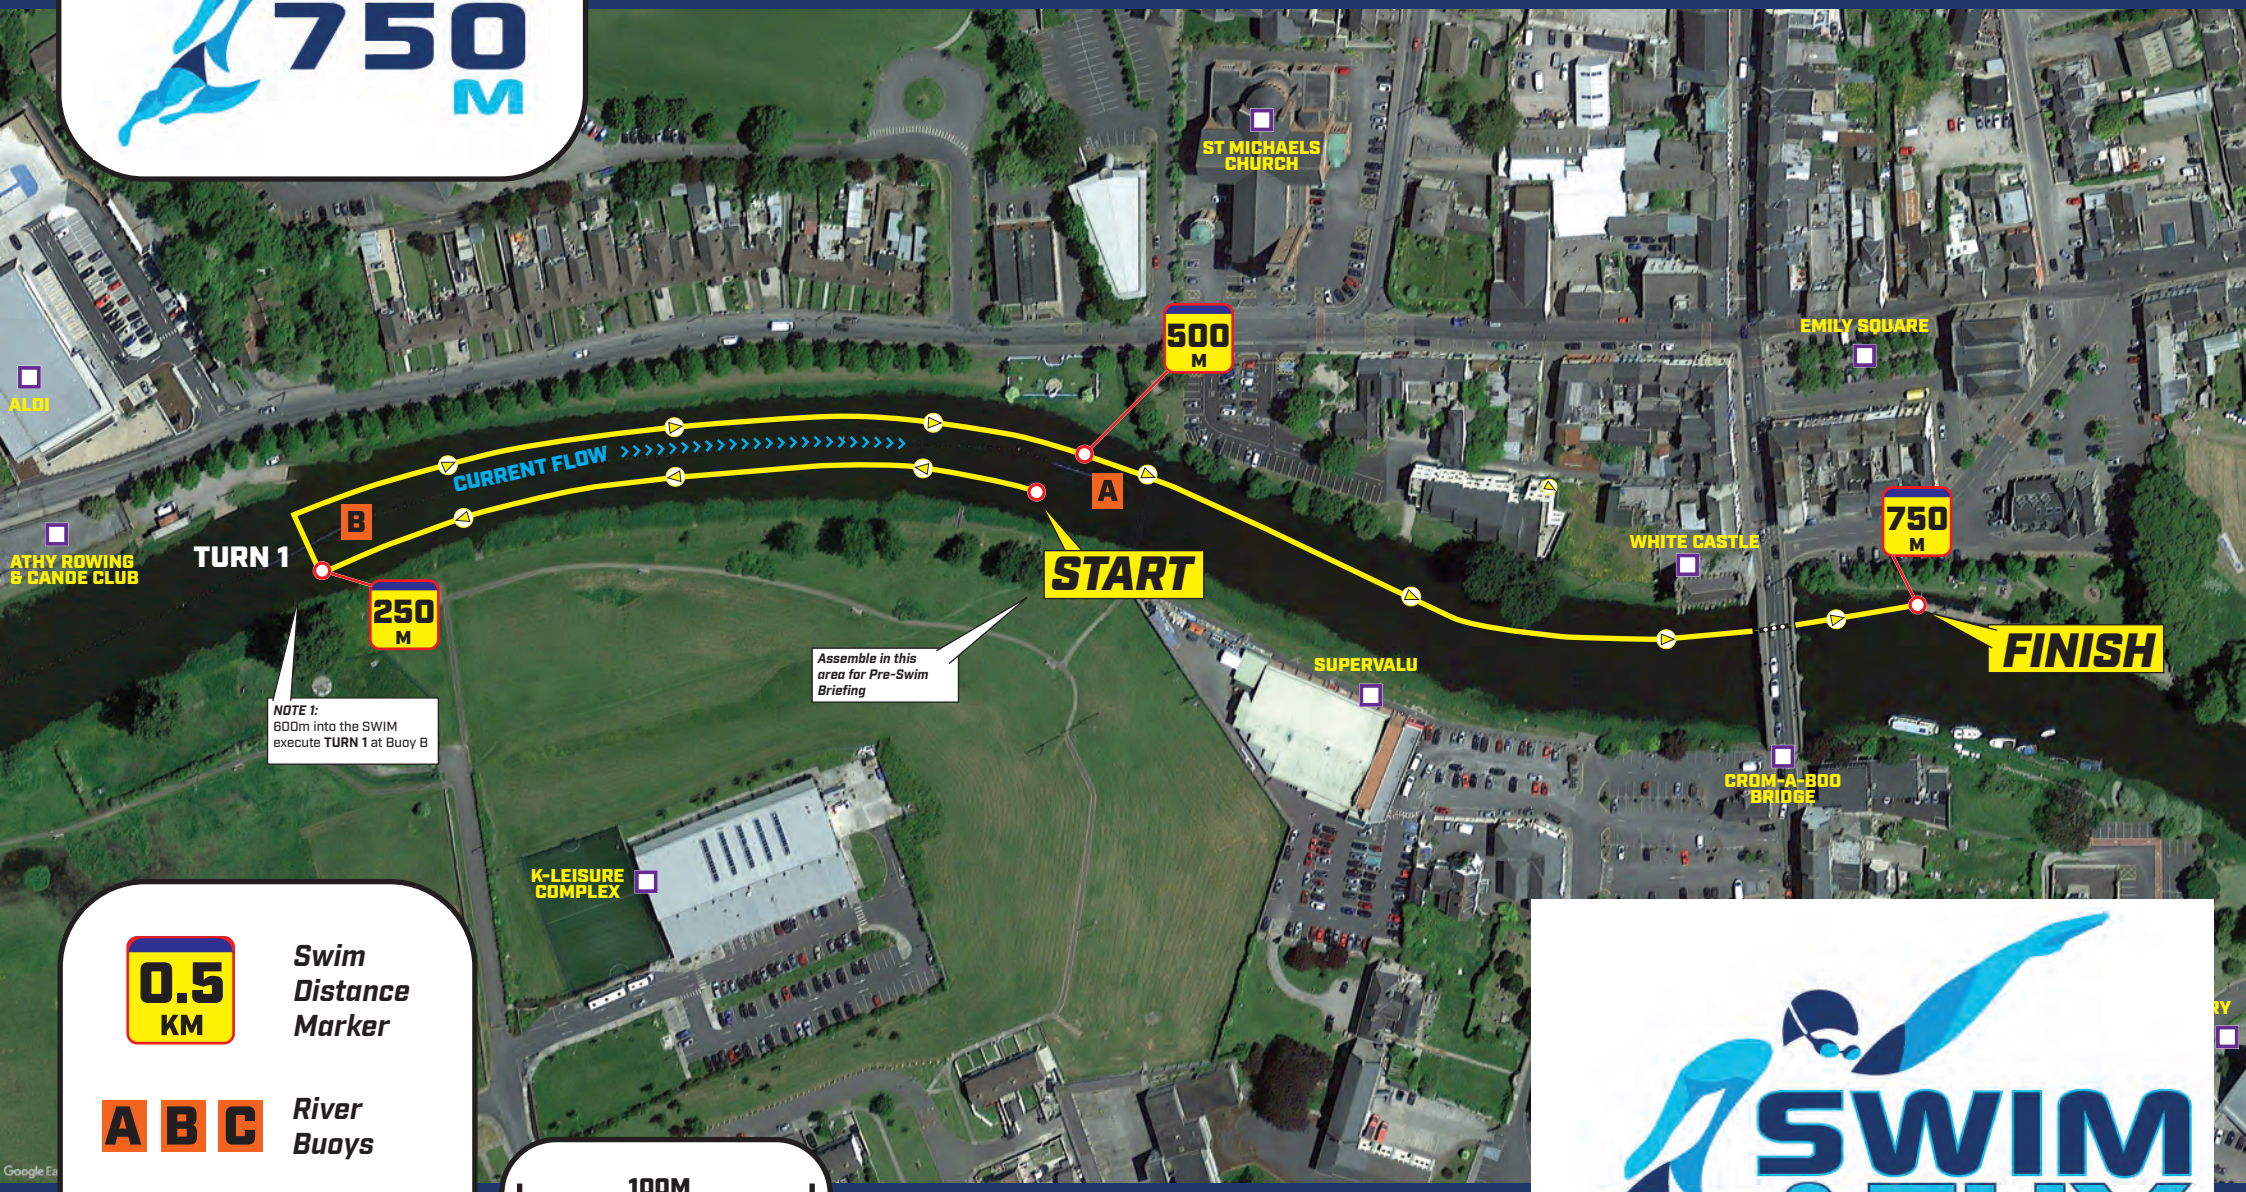

COURSE MAP

- 0.5 KM** Swim Distance Marker
- A B C** River Buoy
- Swim Route
- Landmark

100M

NORTH

SWIM ATHY

28 MAY 2023